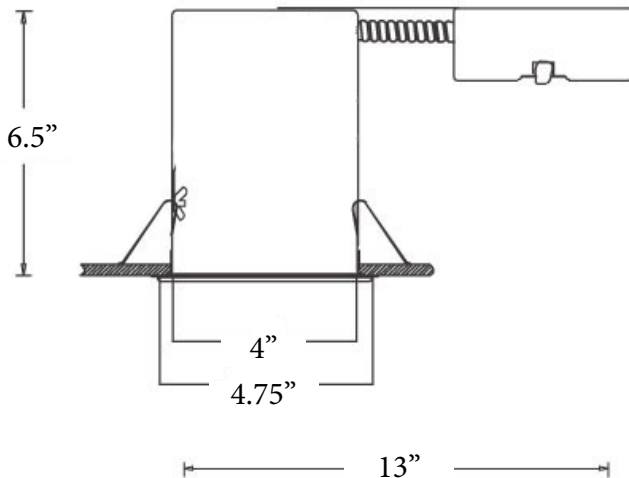

SPEC SHEET

4" LED Recessed Can Light Kit - IC Airtight

- Modern Design
- Energy Efficient
- Easy to Install

STDC-LEDRA4

Description

The 4" LED Recessed IC Can Light Kit is high quality, light weight, and ideal for trade show applications. Airtight construction reduces energy costs by reducing the amount of air escaping through the ceiling. Rated for direct contact with insulation and combustible materials, Step 1 Designs Remodel IC housings install into existing drywall or wood ceilings with no above access.

Specifics

Wattage:	10w
Voltage:	120v
Color Temp.:	4K Cool White or 3K Warm White
Brightness:	700 Lumens
Beam Angle:	120°
CRI:	>90
Size:	4.75" L. x 13" W. x 6.5" H.
Cut-Out Size:	4.25" Ceiling Cutout
Lifespan:	± 30,000 - 50,000 hours
Mounting:	Recessed
Installation:	- Four high tension tempered steel springs secure remodel housing to 5/8" thick (max) ceiling. - Plug N Play (Cord & Plug included).
Labels:	- Energy Star Listed - cULus Wet Listed - CEC Title 24 Listed
Warranty:	5 Year Limited Warranty