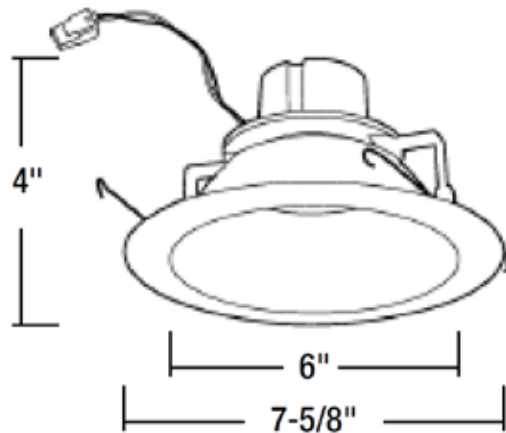

SPEC SHEET

6" LED Retrofit Reflector Trim

ST-C651

- Modern Design
- Energy Efficient
- Easy to Install

Medium Base Socket

Included for quick retrofit to medium base screw in housings.

Description

6" LED Retrofit Reflector Trim is cULus listed for use in existing IC or Non-IC housings. The fixture provide 1000 Lumen output, drawing 16W and rendering 95CRI. The LEDs integrate the latest LED technology, giving bright spectacular light output and low power consumption. An obvious and smart choice for Green Energy efficient lighting in commercial and residential lighting applications.

Specifics

Wattage:	16.6w
Voltage:	120v AC
Color Temp.:	27K Soft White, 3K Warm White, or 4K Natural White
Brightness:	1000 Lumens
Beam Angle:	120°
CRI:	>90
Dimmable:	Yes, with compatible dimmer
Size:	4" H. x 6" Aperture x 7.625" D.
Lifespan:	± 30,000 - 50,000 hours
Mounting:	Recessed mount into 6" housing.
Finish:	White, Bronze, Diffused Clear/White, or Haze/White
Labels:	- Energy Star Listed - cULus Wet Listed - CEC Title 24 Listed
Warranty:	5 Year Limited Warranty