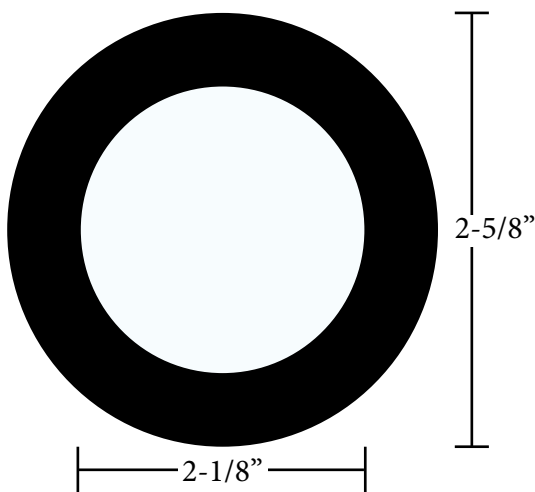

SPEC SHEET

Mini Low Voltage Puck

S90004

- Energy Efficient
- Easy to Install
- Ultra Slim & Modern Design

Description

Mini Low Voltage Puck Light ideal for use in shelving, cabinets and displays. LED Option.

Specifics:

- Wattage:** 20w
- Voltage:** 12v
- Beam Angle:** 15° - 40°
- Size:** 2-5/8" O.D. x 1" H.
- Cut-out Size:** 2-1/8"
- Finish:** Black
- Mounting:** Recessed or Surface Mounted
- Included Items:** 18" lead wires and a 12V 20 watt JC lamp
- Required:** Choose fixture finish and quantity then add appropriate low voltage transformer (sold separately)