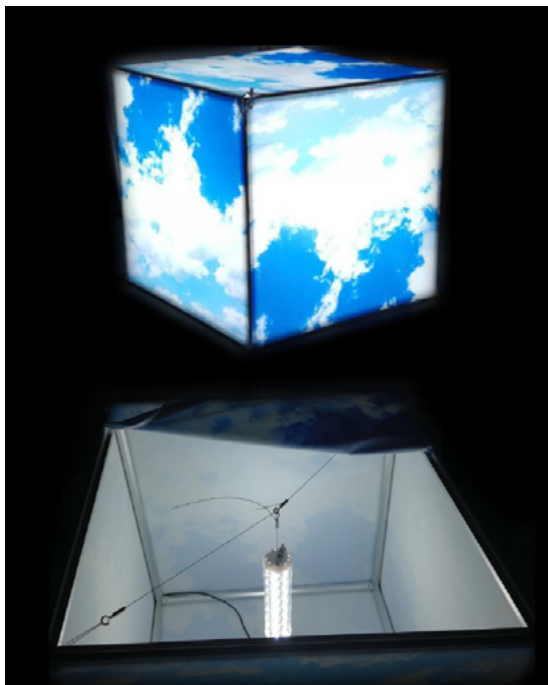

# LED CUBE LIGHT

SPECIFICATION SHEET

EL-SL13-6K

## Applications:

*Back Lighting, Cube Displays*

## Description:

LED Cube Light fixture can easily suspend mounted into any cubic or fabric covered suspended display or use for back-lighting graphic. By means of a daisy chain linkable system, you can achieve continuous illumination with 360° coverage. Available in 6000K Color Temperature and supplied with suspension cables.

## Specification:

<b>Wattage:</b>	<b>30w</b>
<b>Voltage:</b>	<b>100-240V AC</b>
<b>Color Temp:</b>	<b>6000k</b>
<b>Brightness:</b>	<b>5160 Lumen</b>
<b># of LED Chips:</b>	<b>96</b>
<b>LED Chip Size:</b>	<b>2835</b>
<b>CRI:</b>	<b>90+</b>
<b>Beam Angle:</b>	<b>360°</b>
<b>Dimmable:</b>	<b>No</b>
<b>Dimension:</b>	<b>3.31" Dia. x 13" L</b>
<b>Lifespan:</b>	<b>± 30,000 - 50,000 hours</b>
<b>Mounting:</b>	<b>Suspended Mount with Supplied Steel Cables</b>
<b>Included:</b>	<b>(1) LED Cube Light Fixture with Male and Female Power Plugs</b>
	<b>(1) 10 Ft Plug-N-Play Power Cord</b>
<b>Environment:</b>	<b>Dry Location IP20</b>