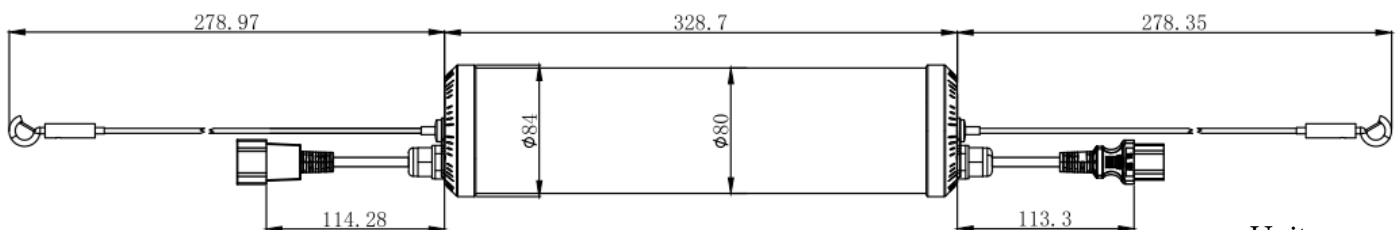

## Description:

LED Cube Light fixture can easily suspend mounted into any cubic or fabric covered suspended display or use for back-lighting graphic. By means of a daisy chain linkable system, you can achieve continuous illumination with 360° coverage. Available in 6000K Color Temperature and supplied with suspension cables.

## Specification:

<b>Wattage:</b>	<b>30w</b>
<b>Voltage:</b>	<b>100-240V AC</b>
<b>Color Temp:</b>	<b>6000k</b>
<b>Brightness:</b>	<b>5160 Lumen</b>
<b># of LED Chips:</b>	<b>96</b>
<b>LED Chip Size:</b>	<b>2835</b>
<b>CRI:</b>	<b>90+</b>
<b>Beam Angle:</b>	<b>360°</b>
<b>Dimmable:</b>	<b>No</b>
<b>Dimension:</b>	<b>3.31" Dia. x 13" L</b>
<b>Lifespan:</b>	<b>± 30,000 - 50,000 hours</b>
<b>Mounting:</b>	<b>Suspended Mount with Supplied Steel Cables</b>
<b>Included:</b>	<b>(1) LED Cube Light Fixture with Male and Female Power Plugs</b>
	<b>(1) 10 Ft Plug-N-Play Power Cord</b>
<b>Environment:</b>	<b>Dry Location IP20</b>