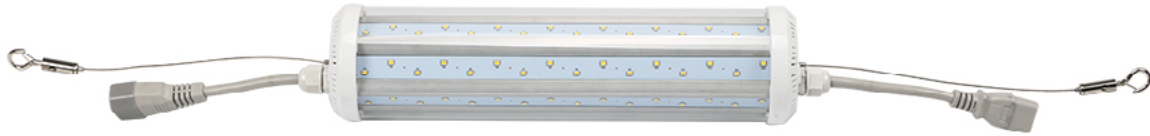

# LED CUBE LIGHT

SPECIFICATION SHEET

EL-SL13-6K

## Applications:

*Back Lighting, Cube Displays*

## Description:

LED Cube Light fixture can easily suspend mounted into any cubic or fabric covered suspended display or use for back-lighting graphic. By means of a daisy chain linkable system, you can achieve continuous illumination with 360° coverage. Available in 6000K Color Temperature and supplied with suspension cables.

## Specification:

<b>Wattage:</b>	<b>30w</b>
<b>Voltage:</b>	<b>100-240V AC</b>
<b>Color Temp:</b>	<b>6000k</b>
<b>Brightness:</b>	<b>5160 Lumen</b>
<b># of LED Chips:</b>	<b>96</b>
<b>LED Chip Size:</b>	<b>2835</b>
<b>CRI:</b>	<b>90+</b>
<b>Beam Angle:</b>	<b>360°</b>
<b>Dimmable:</b>	<b>No</b>
<b>Dimension:</b>	<b>3.31" Dia. x 13" L</b>
<b>Lifespan:</b>	<b>± 30,000 - 50,000 hours</b>
<b>Mounting:</b>	<b>Suspended Mount with Supplied Steel Cables</b>
<b>Included:</b>	<b>(1) LED Cube Light Fixture with Male and Female Power Plugs</b>
	<b>(1) 10 Ft Plug-N-Play Power Cord</b>
<b>Environment:</b>	<b>Dry Location IP20</b>