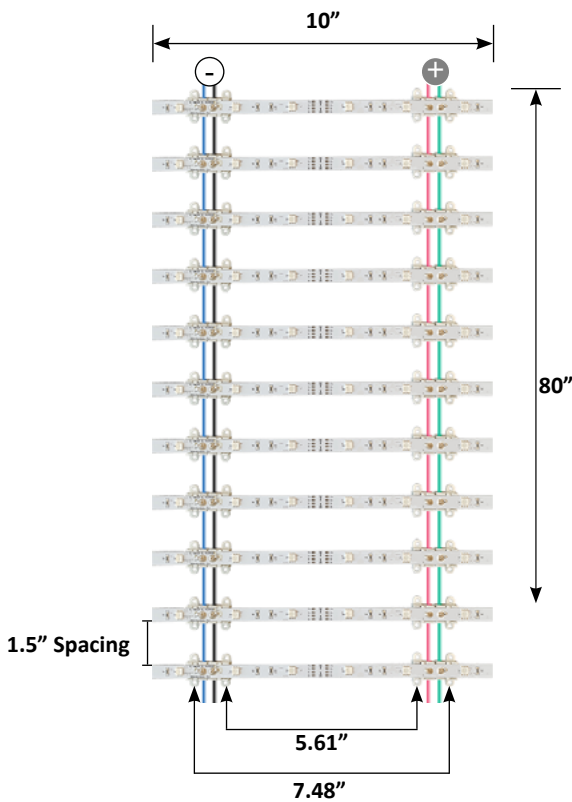

RGB LED LADDER BACKLIGHT 80" x 10"

SPECIFICATION SHEET

STDC-SL012RGB

Applications:

Graphic Display, Lightbox, AD Board, Signage, etc.

Features:

- Colorful Illumination
- Reliable and Predictable Lighting Results
- Powered by High Quality RGB LED Chip-set
- Energy Efficient Light Output
- Easy Installation
- 40 Strips per Roll - STDC-SL010RGB Single Side
- Drivers are sold separately, see related products for more details

Specification:

Wattage:	1.2w per Strip - 48w per sheet
Voltage:	DC12V ± 0.5V
LED Color:	RGB (Red, Green, Blue)
Brightness:	45 Lumen per Strip 1800 Lumen per Sheet
Beam Angle:	120°
Number of LEDs:	6 LED Chips per Strip 240 LED Chips per Sheet
Size:	80" H x 10" W 1.5" Spacing Between Strips
Lifespan:	± 30,000 - 50,000 hours
Working Temp:	-20°C - 50°C
Power Method:	Hardwiring to RGB Controller & Power Supply
Power Supply:	100w 12V DC LED Driver 150w 12V DC LED Driver 350w 12V DC LED Driver 3 Wire Power Cord
Controller:	RGB+W Touch Controller with Remote
Mounting:	Installation varies from user to user. Each strip of LED has connection hubs with holes that can be used for screws, nails, wire, zip ties, hooks. This light fixture should be hardwired to the recommended power supply.

"T" connector means you can adjust the height in 2" increments. Can be hung by inserting heavy string or nylon zip ties.

Back-Lit LED Ladder Light Mounting Kit Included