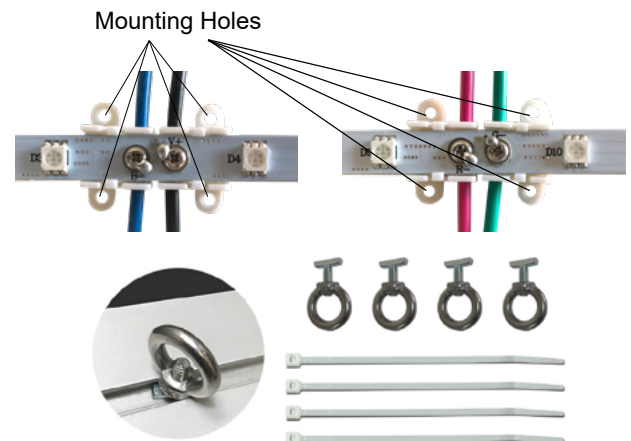

RGB LED LADDER BACKLIGHT 80" x 10"

SPECIFICATION SHEET

STDC-SL012RGB

Applications:

Graphic Display, Lightbox, AD Board, Signage, etc.

Features:

- Colorful Illumination
- Reliable and Predictable Lighting Results
- Powered by High Quality RGB LED Chip-set
- Energy Efficient Light Output
- Easy Installation
- 40 Strips per Roll - STDC-SL010RGB Single Side
- Drivers are sold separately, see related products for more details

Specification:

Wattage:	1.2w per Strip - 48w per sheet
Voltage:	DC12V ± 0.5V
LED Color:	RGB (Red, Green, Blue)
Brightness:	45 Lumen per Strip 1800 Lumen per Sheet
Beam Angle:	120°
Number of LEDs:	6 LED Chips per Strip 240 LED Chips per Sheet
Size:	80" H x 10" W 1.5" Spacing Between Strips
Lifespan:	± 30,000 - 50,000 hours
Working Temp:	-20°C - 50°C
Power Method:	Hardwiring to RGB Controller & Power Supply
Power Supply:	100w 12V DC LED Driver 150w 12V DC LED Driver 350w 12V DC LED Driver 3 Wire Power Cord
Controller:	RGB+W Touch Controller with Remote
Mounting:	Installation varies from user to user. Each strip of LED has connection hubs with holes that can be used for screws, nails, wire, zip ties, hooks. This light fixture should be hardwired to the recommended power supply.

"T" connector means you can adjust the height in 2" increments. Can be hung by inserting heavy string or nylon zip ties.

Back-Lit LED Ladder Light Mounting Kit Included