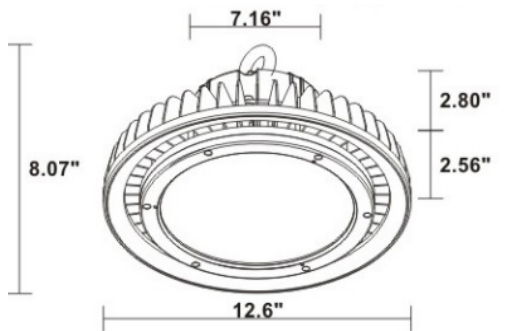

Specification:

Wattage:	150 Watt
Voltage:	120-277V AC
Input Line Freq.:	60Hz
Color Temp.:	5000k Cool White
Brightness:	19500 Lumen
Beam Angle:	120°
Dimmable:	Yes, with compatible dimmer
CRI:	± 80
Size:	12.6" D x 8.07" H
Lifespan:	± 30,000 - 50,000 hours
Installation:	Suitable for suspension by the means of a hook or single pendant monopoint.
Warranty:	5 year Limited Warranty

Features:

- 240W LED Replaces a 750W HID or MH Unit
- Cold Forged Aluminum Body
- 6 Ft Power Cord
- 0-10 Volt Dimmable
- UL Listed for Wet Location

Description:

For the highest lumen output choose the LED High Output UFO High Bay Light. It delivers unmatched long-lasting performance from glare prevention, cold forged aluminum body, 120 degree beam angle, and superior light quality. Fitted in a distinct low profile and clean finish, the UFO LED High Bay Light is a one-for-one replacement, delivering high lumen outputs for a longer life value. Ideal in warehouse facilities or retail store applications.

Specification:

Wattage:	240 Watt
Voltage:	120-277V AC
Input Line Freq.:	60Hz
Color Temp.:	5000k Cool White
Brightness:	31200 Lumen
Beam Angle:	120°
Dimmable:	Yes, with compatible dimmer
CRI:	± 80
Size:	12.6" D x 8.07" H
Lifespan:	± 30,000 - 50,000 hours
Installation:	Suitable for suspension by the means of a hook or single pendant monopoint.
Warranty:	5 year Limited Warranty

Note: The curves indicate the illuminated area and the average illumination when the luminaire is at different distance.