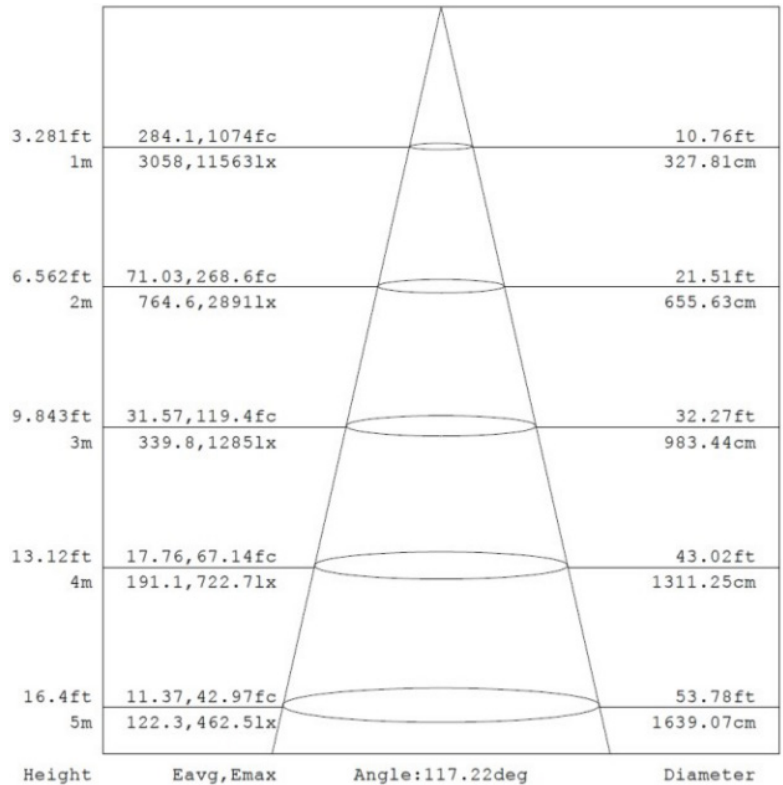

Specification:

Wattage:	150 Watt
Voltage:	120-277V AC
Input Line Freq.:	60Hz
Color Temp.:	5000k Cool White
Brightness:	19500 Lumen
Beam Angle:	120°
Dimmable:	Yes, with compatible dimmer
CRI:	± 80
Size:	12.6" D x 8.07" H
Lifespan:	± 30,000 - 50,000 hours
Installation:	Suitable for suspension by the means of a hook or single pendant monopoint.
Warranty:	5 year Limited Warranty

Specification:

Wattage:	240 Watt
Voltage:	120-277V AC
Input Line Freq.:	60Hz
Color Temp.:	5000k Cool White
Brightness:	31200 Lumen
Beam Angle:	120°
Dimmable:	Yes, with compatible dimmer
CRI:	± 80
Size:	12.6" D x 8.07" H
Lifespan:	± 30,000 - 50,000 hours
Installation:	Suitable for suspension by the means of a hook or single pendant monopoint.
Warranty:	5 year Limited Warranty

Note: The curves indicate the illuminated area and the average illumination when the luminaire is at different distance.