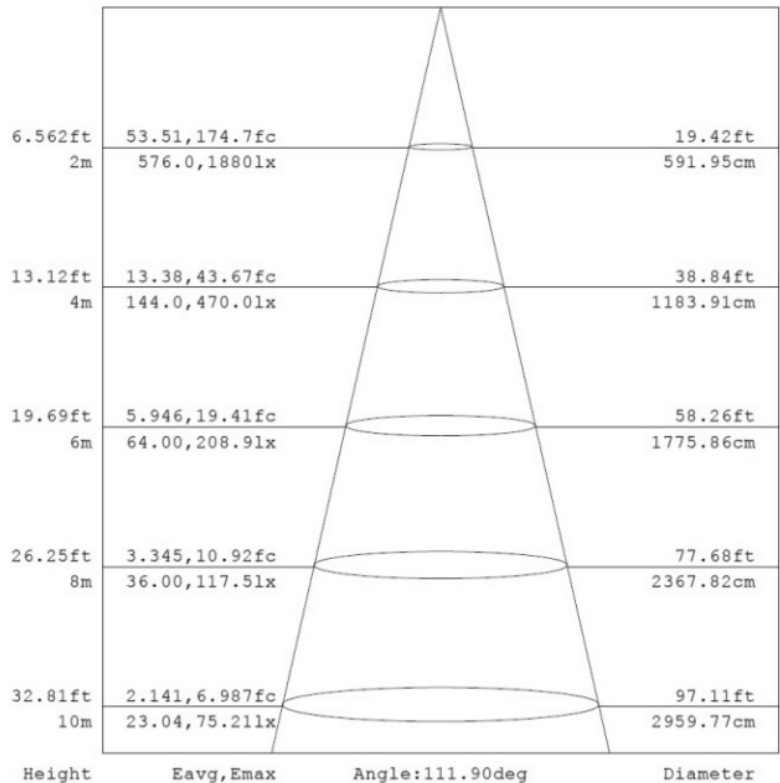

Specification:

Wattage:	100 Watt
Voltage:	120-277V AC
Input Line Freq.:	60Hz
Color Temp.:	5000k Cool White
Brightness:	13000 Lumen
Beam Angle:	120°
Dimmable:	Yes, with compatible dimmer
CRI:	± 80
Size:	8.27" D x 10.24" H
Lifespan:	± 30,000 - 50,000 hours
Installation:	Suitable for suspension by the means of a hook or single pendant monopoint.
Warranty:	5 year Limited Warranty

Specification:

Wattage:	150 Watt
Voltage:	120-277V AC
Input Line Freq.:	60Hz
Color Temp.:	5000k Cool White
Brightness:	19500 Lumen
Beam Angle:	120°
Dimmable:	Yes, with compatible dimmer
CRI:	± 80
Size:	12.6" D x 8.07" H
Lifespan:	± 30,000 - 50,000 hours
Installation:	Suitable for suspension by the means of a hook or single pendant monopoint.
Warranty:	5 year Limited Warranty

Specification:

Wattage:	240 Watt
Voltage:	120-277V AC
Input Line Freq.:	60Hz
Color Temp.:	5000k Cool White
Brightness:	31200 Lumen
Beam Angle:	120°
Dimmable:	Yes, with compatible dimmer
CRI:	± 80
Size:	12.6" D x 8.07" H
Lifespan:	± 30,000 - 50,000 hours
Installation:	Suitable for suspension by the means of a hook or single pendant monopoint.
Warranty:	5 year Limited Warranty

Note: The curves indicate the illuminated area and the average illumination when the luminaire is at different distance.