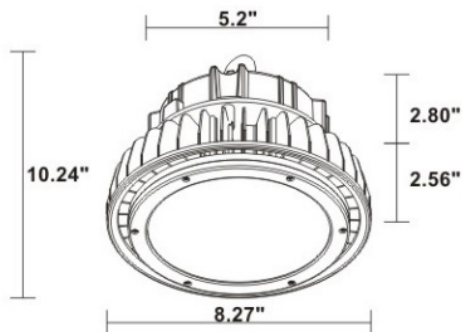

LED UFO High Bay Light 100W

SPECIFICATION SHEET

STDC-100UFO

Applications:

High Bay, Low Bay Lighting

Features:

- 100W LED Replaces a 300W HID or MH Unit
- Cold Forged Aluminum Body
- 6 Ft Power Cord
- 0-10 Volt Dimmable
- UL Listed for Wet Location

Specification:

Wattage:	100 Watt
Voltage:	120-277V AC
Input Line Freq.:	60Hz
Color Temp.:	5000k Cool White
Brightness:	13000 Lumen
Beam Angle:	120°
Dimmable:	Yes, with compatible dimmer
CRI:	± 80
Size:	8.27" D x 10.24" H
Lifespan:	± 30,000 - 50,000 hours
Installation:	Suitable for suspension by the means of a hook or single pendant monopoint.
Warranty:	5 year Limited Warranty

Specification:

Wattage:	150 Watt
Voltage:	120-277V AC
Input Line Freq.:	60Hz
Color Temp.:	5000k Cool White
Brightness:	19500 Lumen
Beam Angle:	120°
Dimmable:	Yes, with compatible dimmer
CRI:	± 80
Size:	12.6" D x 8.07" H
Lifespan:	± 30,000 - 50,000 hours
Installation:	Suitable for suspension by the means of a hook or single pendant monopoint.
Warranty:	5 year Limited Warranty

Specification:

Wattage:	240 Watt
Voltage:	120-277V AC
Input Line Freq.:	60Hz
Color Temp.:	5000k Cool White
Brightness:	31200 Lumen
Beam Angle:	120°
Dimmable:	Yes, with compatible dimmer
CRI:	± 80
Size:	12.6" D x 8.07" H
Lifespan:	± 30,000 - 50,000 hours
Installation:	Suitable for suspension by the means of a hook or single pendant monopoint.
Warranty:	5 year Limited Warranty