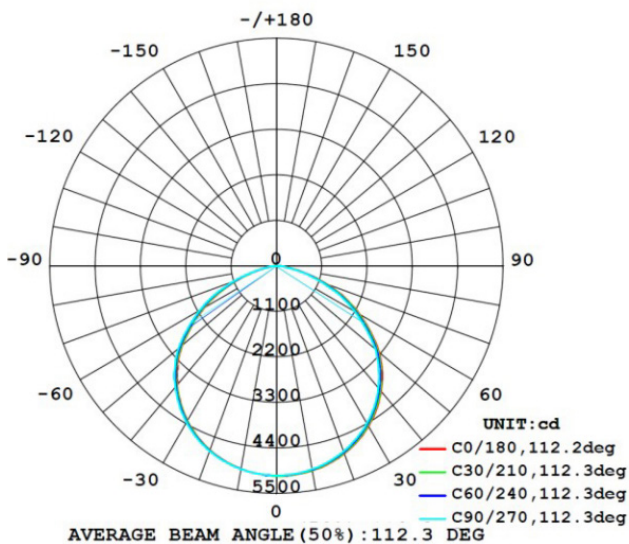

Specification:

Wattage:	100 Watt
Voltage:	120-277V AC
Input Line Freq.:	60Hz
Color Temp.:	5000k Cool White
Brightness:	13000 Lumen
Beam Angle:	120°
Dimmable:	Yes, with compatible dimmer
CRI:	± 80
Size:	8.27" D x 10.24" H
Lifespan:	± 30,000 - 50,000 hours
Installation:	Suitable for suspension by the means of a hook or single pendant monopoint.
Warranty:	5 year Limited Warranty

Specification:

Wattage:	150 Watt
Voltage:	120-277V AC
Input Line Freq.:	60Hz
Color Temp.:	5000k Cool White
Brightness:	19500 Lumen
Beam Angle:	120°
Dimmable:	Yes, with compatible dimmer
CRI:	± 80
Size:	12.6" D x 8.07" H
Lifespan:	± 30,000 - 50,000 hours
Installation:	Suitable for suspension by the means of a hook or single pendant monopoint.
Warranty:	5 year Limited Warranty

Specification:

Wattage:	240 Watt
Voltage:	120-277V AC
Input Line Freq.:	60Hz
Color Temp.:	5000k Cool White
Brightness:	31200 Lumen
Beam Angle:	120°
Dimmable:	Yes, with compatible dimmer
CRI:	± 80
Size:	12.6" D x 8.07" H
Lifespan:	± 30,000 - 50,000 hours
Installation:	Suitable for suspension by the means of a hook or single pendant monopoint.
Warranty:	5 year Limited Warranty

Note: The curves indicate the illuminated area and the average illumination when the luminaire is at different distance.