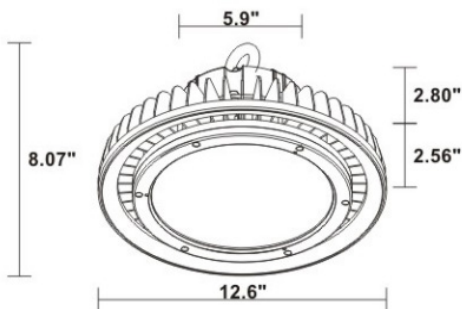

Specification:

Wattage:	100 Watt
Voltage:	120-277V AC
Input Line Freq.:	60Hz
Color Temp.:	5000k Cool White
Brightness:	13000 Lumen
Beam Angle:	120°
Dimmable:	Yes, with compatible dimmer
CRI:	± 80
Size:	8.27" D x 10.24" H
Lifespan:	± 30,000 - 50,000 hours
Installation:	Suitable for suspension by the means of a hook or single pendant monopoint.
Warranty:	5 year Limited Warranty

Features:

- 150W LED Replaces a 450W HID or MH Unit
- Cold Forged Aluminum Body
- 6 Ft Power Cord
- 0-10 Volt Dimmable
- UL Listed for Wet Location

Description:

For the highest lumen output choose the LED High Output UFO High Bay Light. It delivers unmatched long-lasting performance from glare prevention, cold forged aluminum body, 120 degree beam angle, and superior light quality. Fitted in a distinct low profile and clean finish, the UFO LED High Bay Light is a one-for-one replacement, delivering high lumen outputs for a longer life value. Ideal in warehouse facilities or retail store applications.

Specification:

Wattage:	150 Watt
Voltage:	120-277V AC
Input Line Freq.:	60Hz
Color Temp.:	5000k Cool White
Brightness:	19500 Lumen
Beam Angle:	120°
Dimmable:	Yes, with compatible dimmer
CRI:	± 80
Size:	12.6" D x 8.07" H
Lifespan:	± 30,000 - 50,000 hours
Installation:	Suitable for suspension by the means of a hook or single pendant monopoint.
Warranty:	5 year Limited Warranty