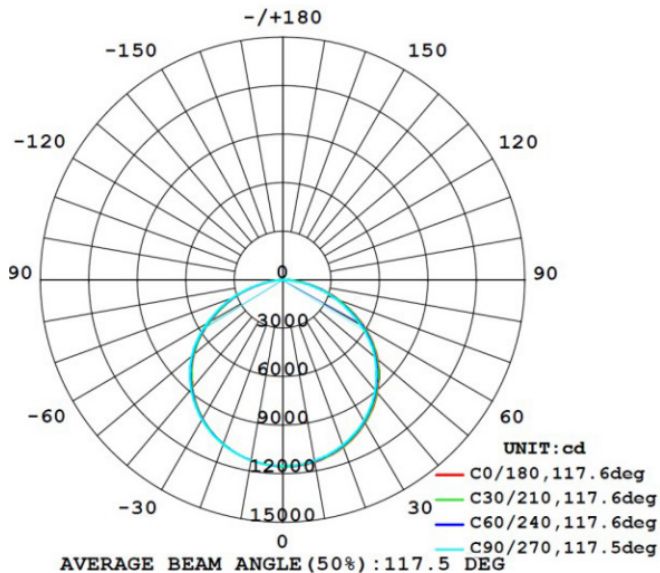

Specification:

Wattage:	150 Watt
Voltage:	120-277V AC
Input Line Freq.:	60Hz
Color Temp.:	5000k Cool White
Brightness:	19500 Lumen
Beam Angle:	120°
Dimmable:	Yes, with compatible dimmer
CRI:	± 80
Size:	12.6" D x 8.07" H
Lifespan:	± 30,000 - 50,000 hours
Installation:	Suitable for suspension by the means of a hook or single pendant monopoint.
Warranty:	5 year Limited Warranty

Specification:

Wattage:	240 Watt
Voltage:	120-277V AC
Input Line Freq.:	60Hz
Color Temp.:	5000k Cool White
Brightness:	31200 Lumen
Beam Angle:	120°
Dimmable:	Yes, with compatible dimmer
CRI:	± 80
Size:	12.6" D x 8.07" H
Lifespan:	± 30,000 - 50,000 hours
Installation:	Suitable for suspension by the means of a hook or single pendant monopoint.
Warranty:	5 year Limited Warranty

Note: The curves indicate the illuminated area and the average illumination when the luminaire is at different distance.