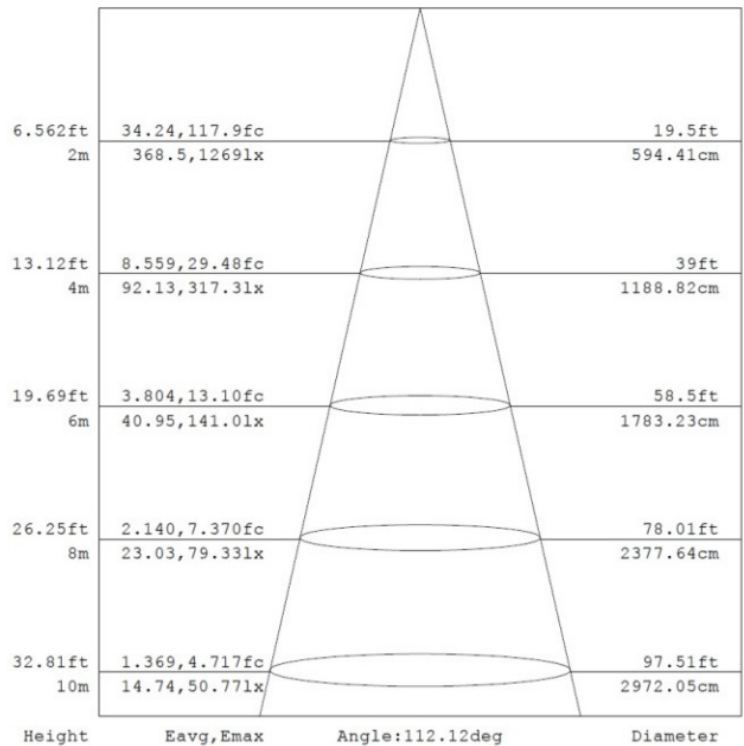

Specification:

Wattage:	100 Watt
Voltage:	120-277V AC
Input Line Freq.:	60Hz
Color Temp.:	5000k Cool White
Brightness:	13000 Lumen
Beam Angle:	120°
Dimmable:	Yes, with compatible dimmer
CRI:	± 80
Size:	8.27" D x 10.24" H
Lifespan:	± 30,000 - 50,000 hours
Installation:	Suitable for suspension by the means of a hook or single pendant monopoint.
Warranty:	5 year Limited Warranty

Specification:

Wattage:	150 Watt
Voltage:	120-277V AC
Input Line Freq.:	60Hz
Color Temp.:	5000k Cool White
Brightness:	19500 Lumen
Beam Angle:	120°
Dimmable:	Yes, with compatible dimmer
CRI:	± 80
Size:	12.6" D x 8.07" H
Lifespan:	± 30,000 - 50,000 hours
Installation:	Suitable for suspension by the means of a hook or single pendant monopoint.
Warranty:	5 year Limited Warranty

Specification:

Wattage:	240 Watt
Voltage:	120-277V AC
Input Line Freq.:	60Hz
Color Temp.:	5000k Cool White
Brightness:	31200 Lumen
Beam Angle:	120°
Dimmable:	Yes, with compatible dimmer
CRI:	± 80
Size:	12.6" D x 8.07" H
Lifespan:	± 30,000 - 50,000 hours
Installation:	Suitable for suspension by the means of a hook or single pendant monopoint.
Warranty:	5 year Limited Warranty

Note: The curves indicate the illuminated area and the average illumination when the luminaire is at different distance.