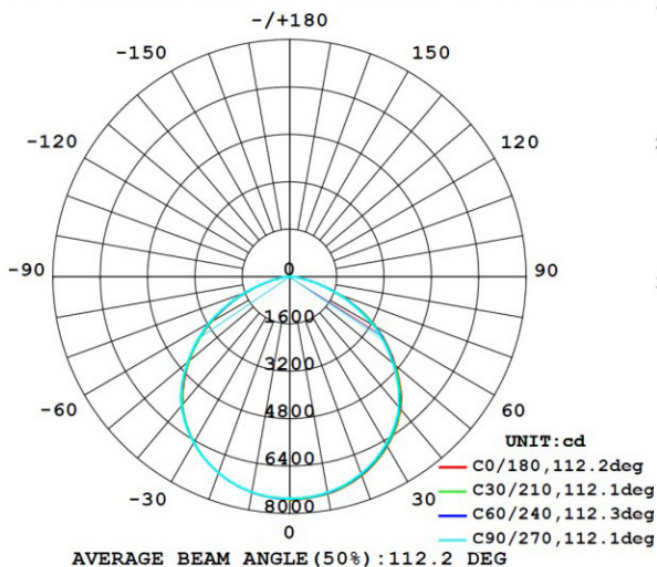

Specification:

Wattage:	100 Watt
Voltage:	120-277V AC
Input Line Freq.:	60Hz
Color Temp.:	5000k Cool White
Brightness:	13000 Lumen
Beam Angle:	120°
Dimmable:	Yes, with compatible dimmer
CRI:	± 80
Size:	8.27" D x 10.24" H
Lifespan:	± 30,000 - 50,000 hours
Installation:	Suitable for suspension by the means of a hook or single pendant monopoint.
Warranty:	5 year Limited Warranty

Specification:

Wattage:	150 Watt
Voltage:	120-277V AC
Input Line Freq.:	60Hz
Color Temp.:	5000k Cool White
Brightness:	19500 Lumen
Beam Angle:	120°
Dimmable:	Yes, with compatible dimmer
CRI:	± 80
Size:	12.6" D x 8.07" H
Lifespan:	± 30,000 - 50,000 hours
Installation:	Suitable for suspension by the means of a hook or single pendant monopoint.
Warranty:	5 year Limited Warranty

Specification:

Wattage:	240 Watt
Voltage:	120-277V AC
Input Line Freq.:	60Hz
Color Temp.:	5000k Cool White
Brightness:	31200 Lumen
Beam Angle:	120°
Dimmable:	Yes, with compatible dimmer
CRI:	± 80
Size:	12.6" D x 8.07" H
Lifespan:	± 30,000 - 50,000 hours
Installation:	Suitable for suspension by the means of a hook or single pendant monopoint.
Warranty:	5 year Limited Warranty

Note: The curves indicate the illuminated area and the average illumination when the luminaire is at different distance.